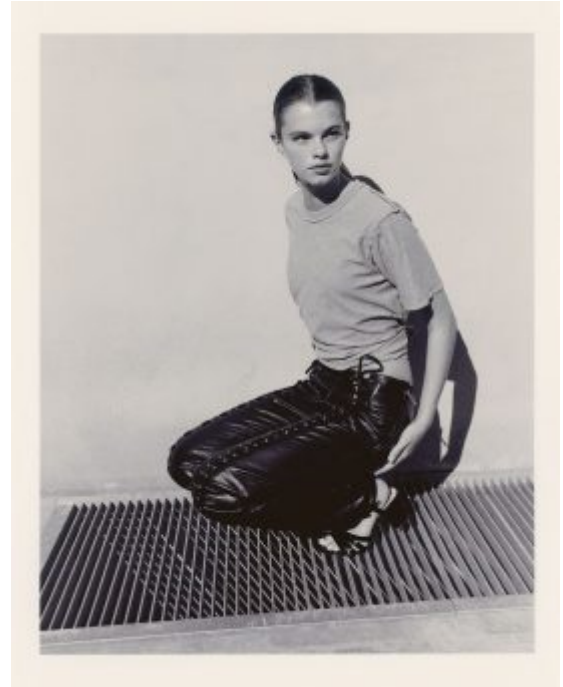

TRUE MODELS

Emma Joseffson

173 | 78 / 61 / 88 / 38 | Brown / Green