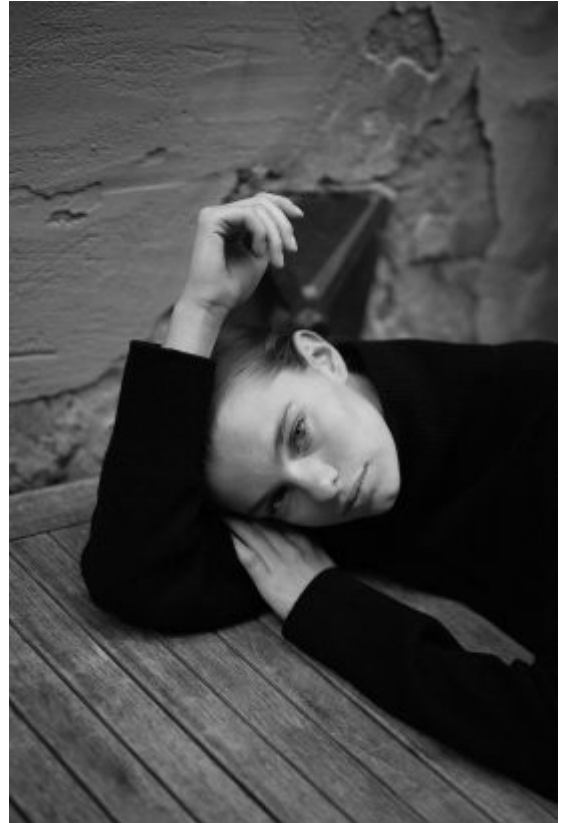

TRUE MODELS

Emma Joseffson

173 | 78 / 61 / 88 / 38 | Brown / Green