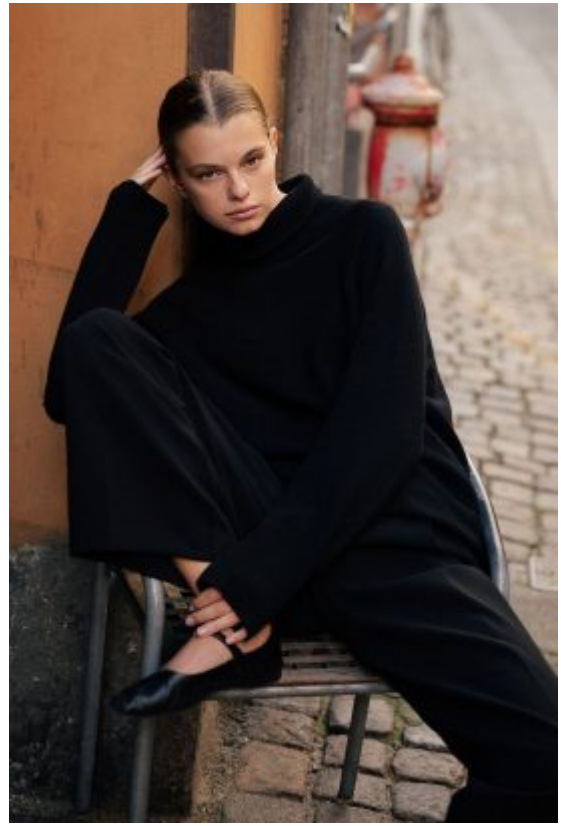

TRUE MODELS

Emma Joseffson

173 | 78 / 61 / 88 / 38 | Brown / Green