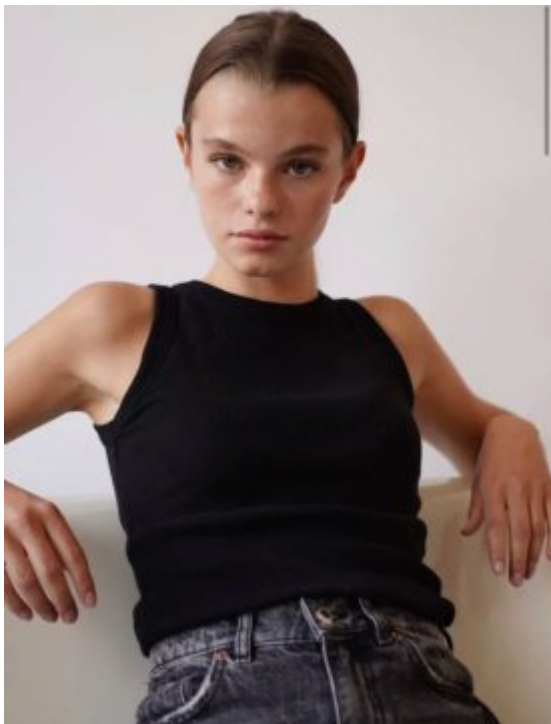

TRUE MODELS

Emma Joseffson

173 | 78 / 61 / 88 / 38 | Brown / Green